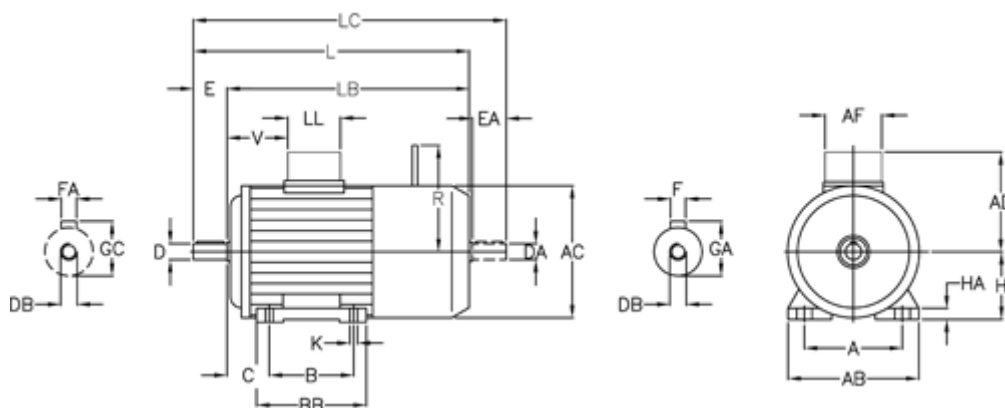

Data Sheet

Article number: 25012412406175

Description: Bonfiglioli brake motor BE63A-4-FA1.75 0.12KW
1400 rpm 3x230/400v 50HZ IE2 AC brake IP55 1.75 B3 stainless steel

Measures

A = 100	D = 11	GC = 12.5	R = 116
A/F = 74	DA = M4	H = 63	V = 51
AB = 120	DB = M4	HA = 7.0	
AC = 121	E = 23	K = 7	
AD = 92	EA = 11	L = 269	
B = 80	F = 4	LC = 294	
BB H7 = 96	FA = 4	Length B = 246	
C = 40	GA = 12.5	LL = 80	